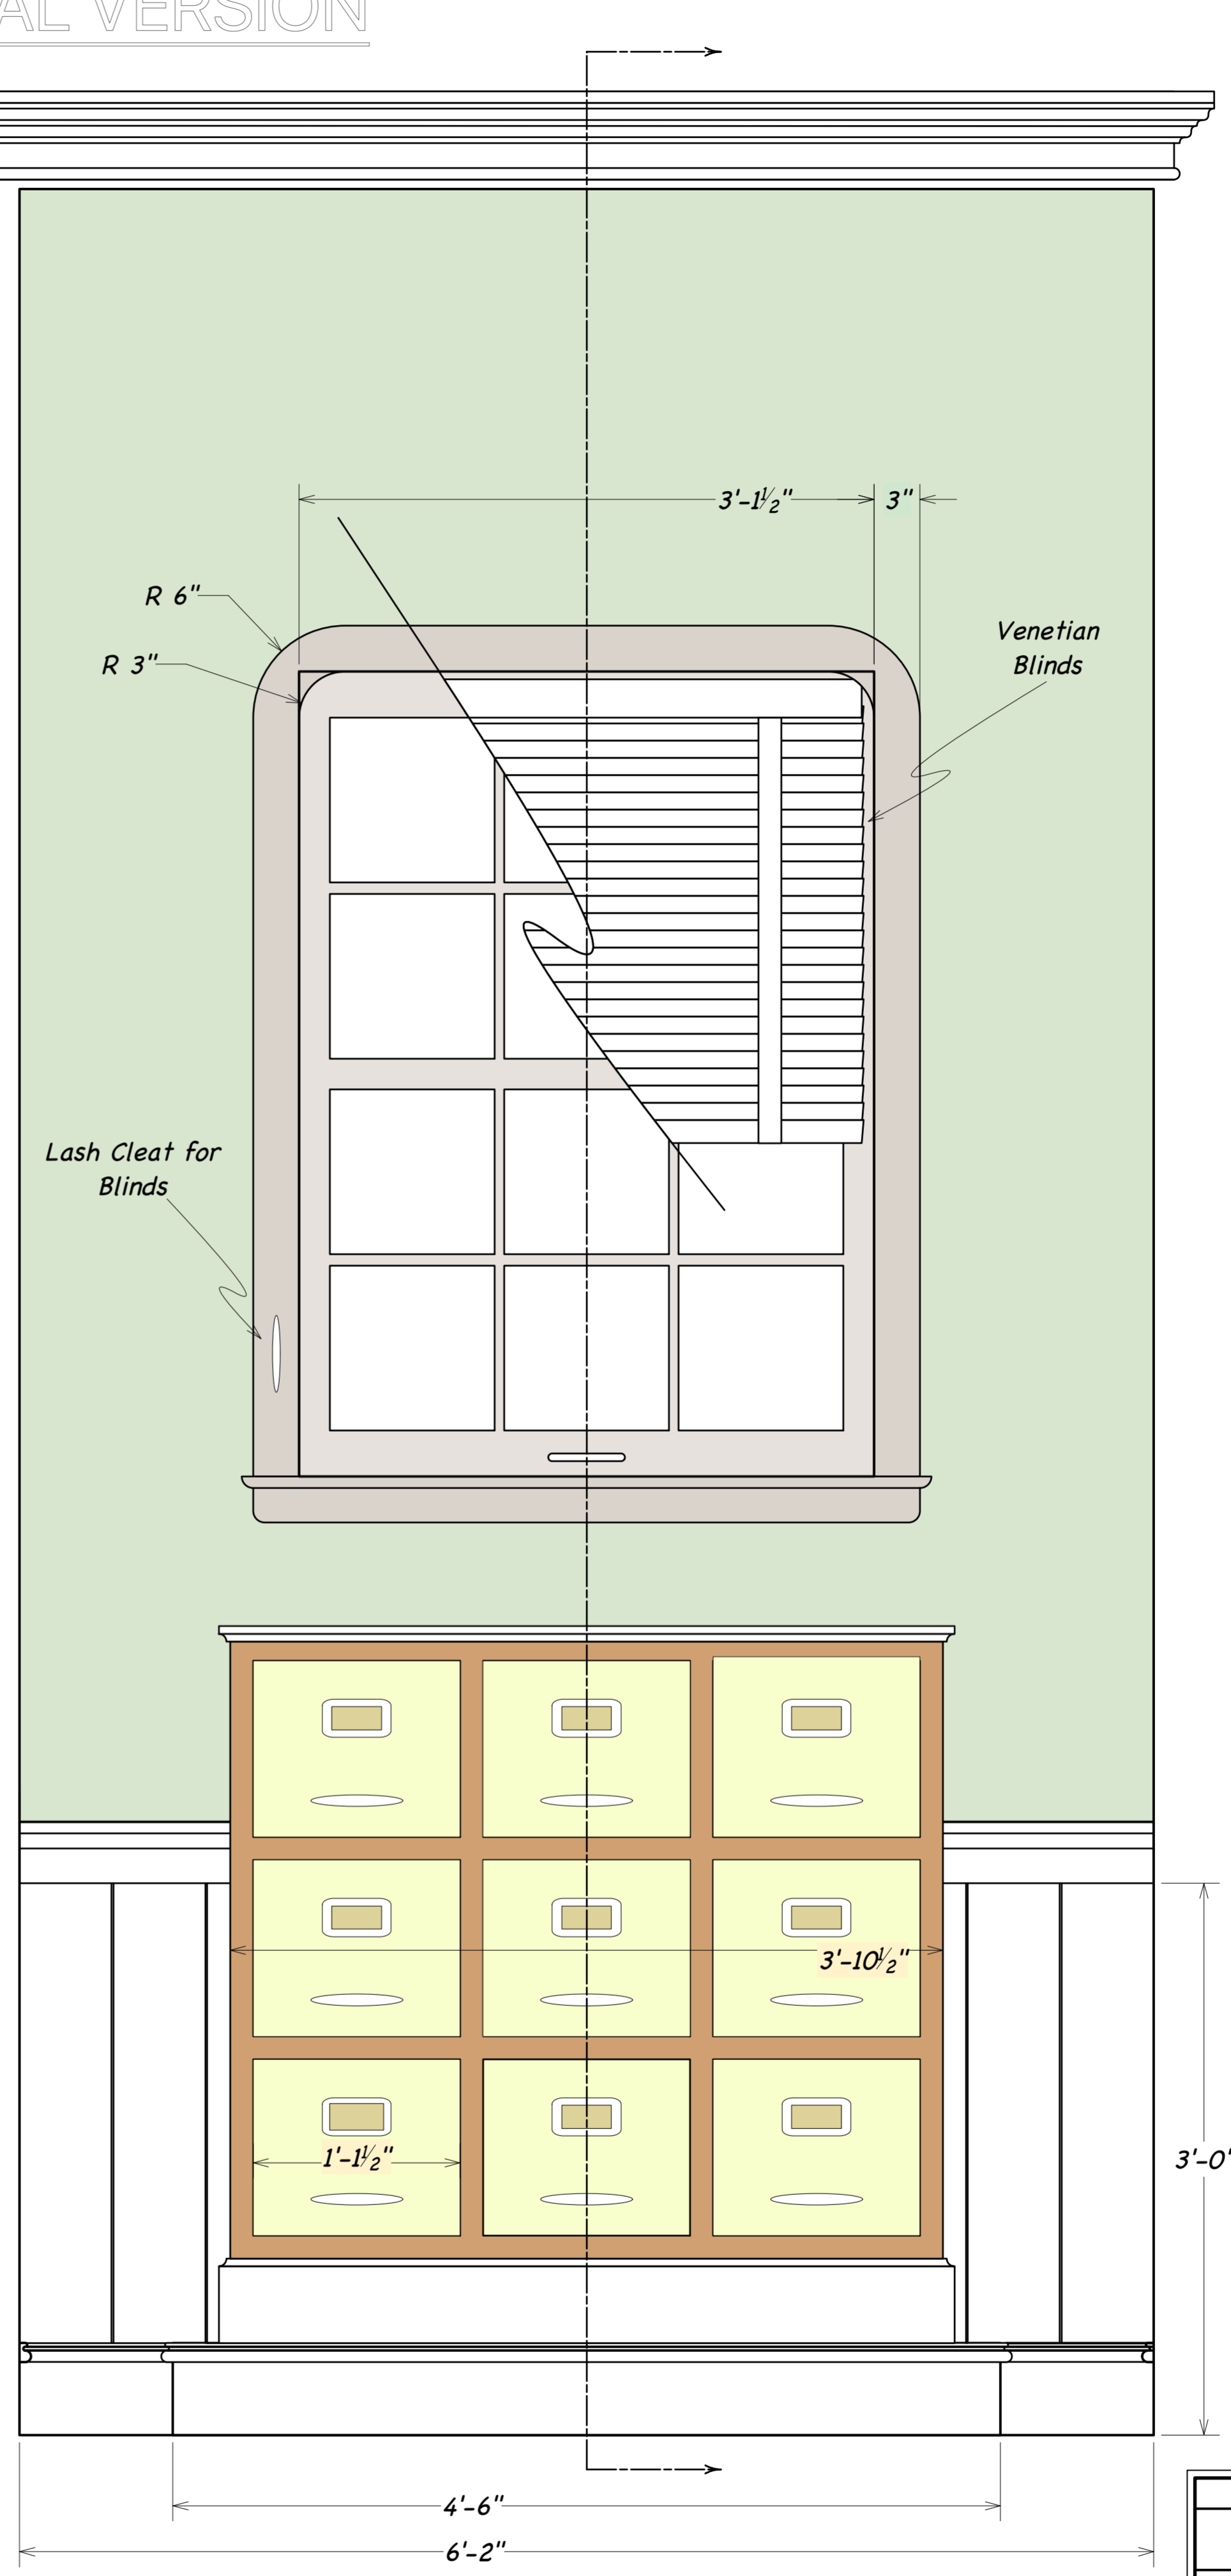

Down Right Revolve Library

Section
(Cornice Pivot Shown w/Library Onstage)

Down Right Revolve Sanitarium

East Carolina Summer Theatre			
Harvey for Advance Theatrical Drafting			
Downstage Right Revolve			Dwg. No.
Director: Robert Caprio			1
Designer: Robert Alpers			
Tech Director: Heather Hillhouse			of
Drafter: Dylan G Bollinger			1
Approved: TBD	Date: TBD	Scale: 1 1/2"=1'-0"	Drawing Date: 11/9/16