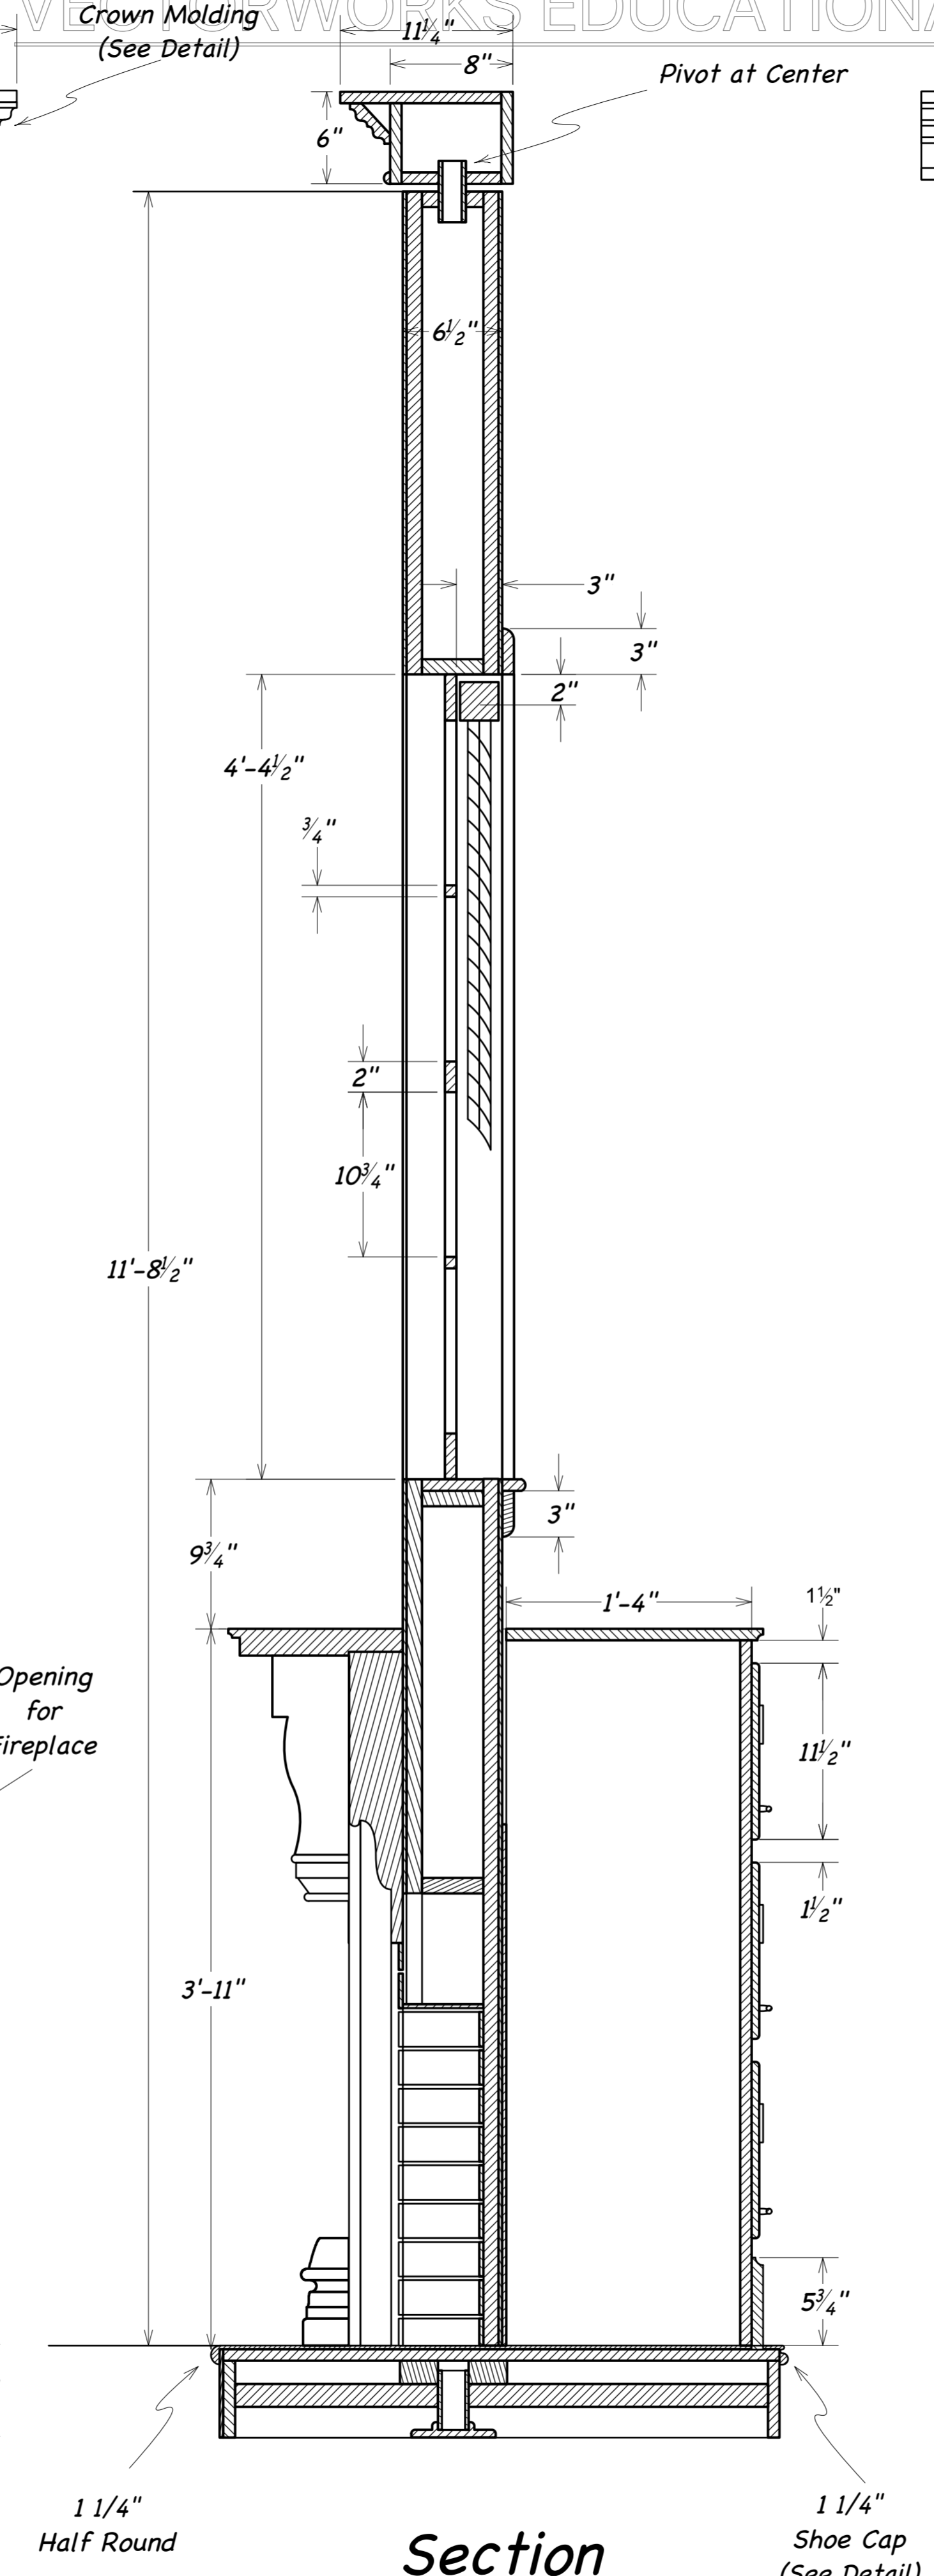

Down Right Revolve Library

Section
(Cornice Pivot Shown w/Library Onstage)

Down Right Revolve Sanitarium

East Carolina Summer Theatre			
Harvey for Advance Theatrical Drafting			
Downstage Right Revolve			Dwg. No.
Director: Robert Caprio			1
Designer: Robert Alpers			
Tech Director: Heather Hillhouse			of
Drafter: Dylan G Bollinger			1
Approved: TBD	Date: TBD	Scale: 1 1/2"=1'-0"	Drawing Date: 11/9/16